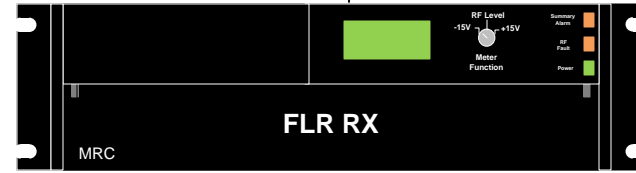

Video Audio R/L

MVS-5108-BB DEMOD

BB 4Mhz

RF Out
To Antenna

FLR TX

MRC

FLR
Radios

FLR RX