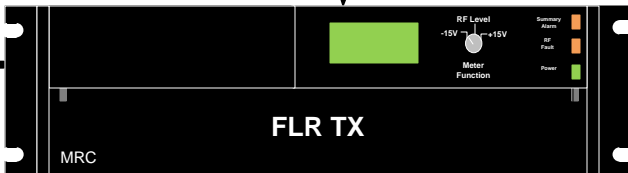

Video Audio R/L

MVS-5108-BB DEMOD

BB 4Mhz

RF Out
To Antenna

FLR TX

MRC

FLR
Radios

FLR RX